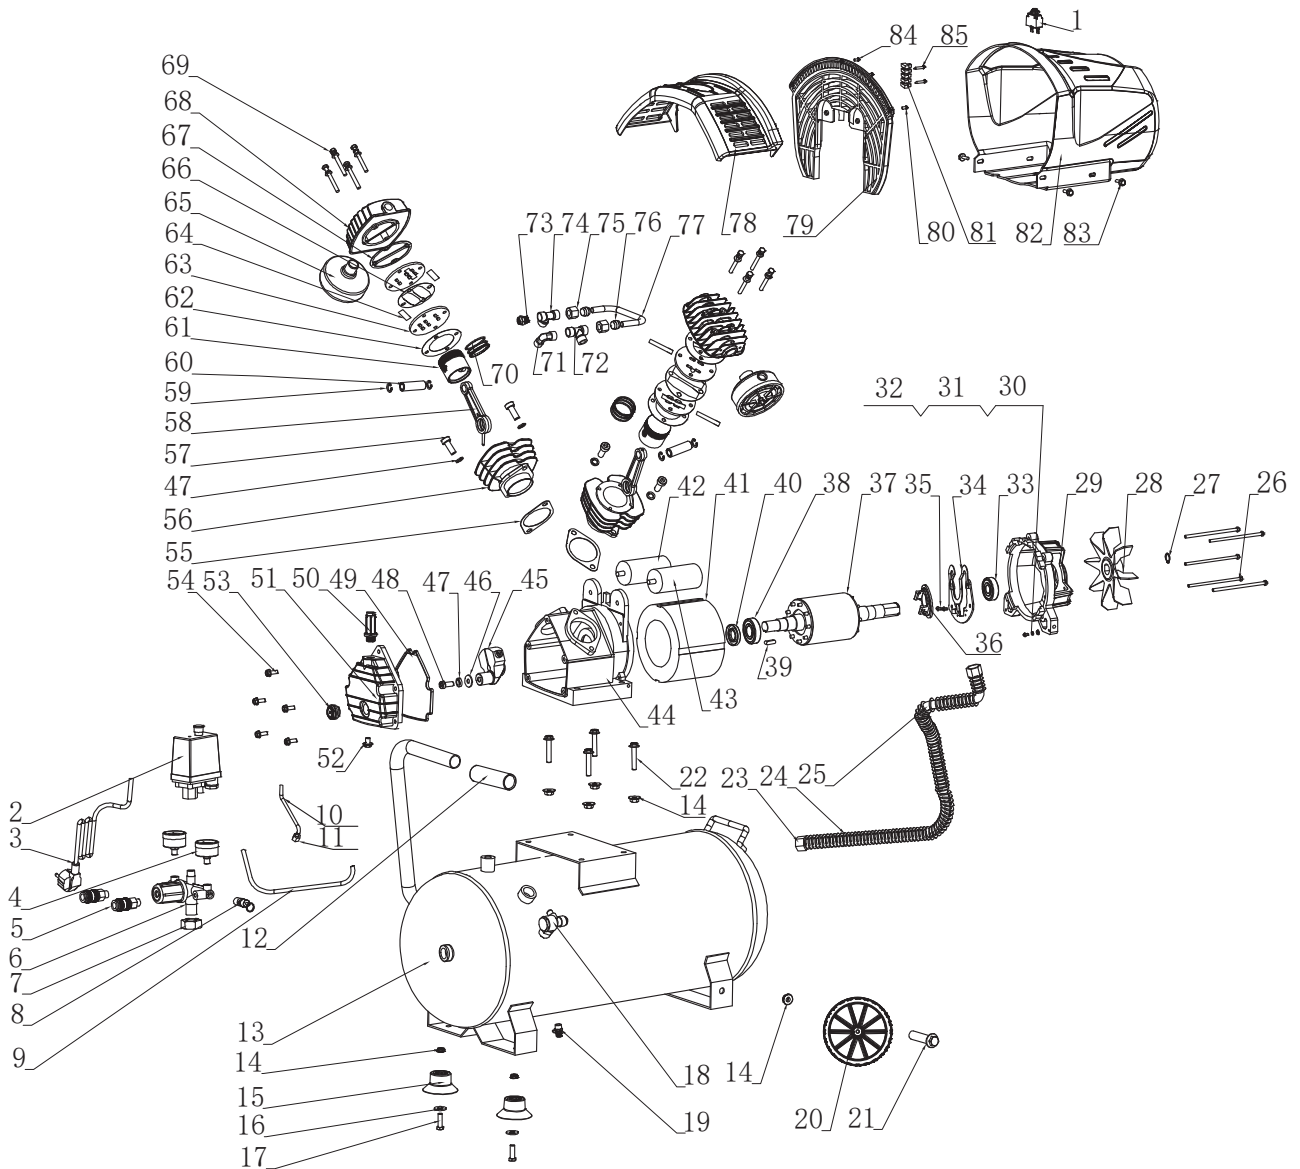

TECHNICAL DRAWING  
HL 425-50

REF. NO.: 36888

**36888 PART LIST**

REF. NO.: 36888

NO.	Designation	Code SKU	Qty
1	Thermal element	36888001	1
2	Pressure switch	36840-R	1
3	Power cable		1
4	Manometer	4345217	2
5	Quick connection	36843079	2
6	Reducer	36843078	1
7	Nut		1
8	Safety valve	363814	1
9	Motor cable		1
10	Discharge pipe	36888010	1
11	Nut		1
12	Handle		1
13	Tank	36888013	1
14	Nut		8
15	Foot pad	36843072	2
16	Washer		2
17	Screw		2
18	Non return valve	36888018	1
19	Drain valve	4336314	1
20	Wheel	36888020	2
21	Screw		2
22	Screw		4
23	Nut		2
24	Delivery pipe	36888024	1
25	Cover		1
26	Screw		5
27	Washer		1
28	Fan	36888028	1

**36888 PART LIST**

REF. NO.: 36888

NO.	Designation	Code SKU	Qty
57	Screw		4
58	Connecting rod	36888058	2
59	Circlip		4
60	Piston pin	36888060	2
61	Piston	36888061	2
62	Valve plate gasket	36888062	2
63	Valve plate	36888063	4
64	Valve	36741009	4
65	Air filter	36852045	2
66	Valve plate gasket	36844066	2
67	Head gasket	36844067	2
68	Head	36844068	2
69	Screw		8
70	Set of rings	36844070	2
71	Head knee	36844071	1
72	Head tee	36844072	1
73	Relief valve	36888073	1
74	Head tee	36888074	1
75	Nut		2
76	Sleeve		2
77	Interstage pipe	36888077	1
78	Element of cover	36888078	1
79	Element of cover	36888079	1
80	Screw		
81	Electrical connector		4
82	Back cover	36888082	1
83	Screw		4
84	Screw		1

**36888 PART LIST**

REF. NO.: 36888

NO.	Designation	Code SKU	Qty
85	Screw		2
	Complete pump unit	368880U	1
	Complete set of wheels with feet and screws - 50 liter tank	368880WS	1