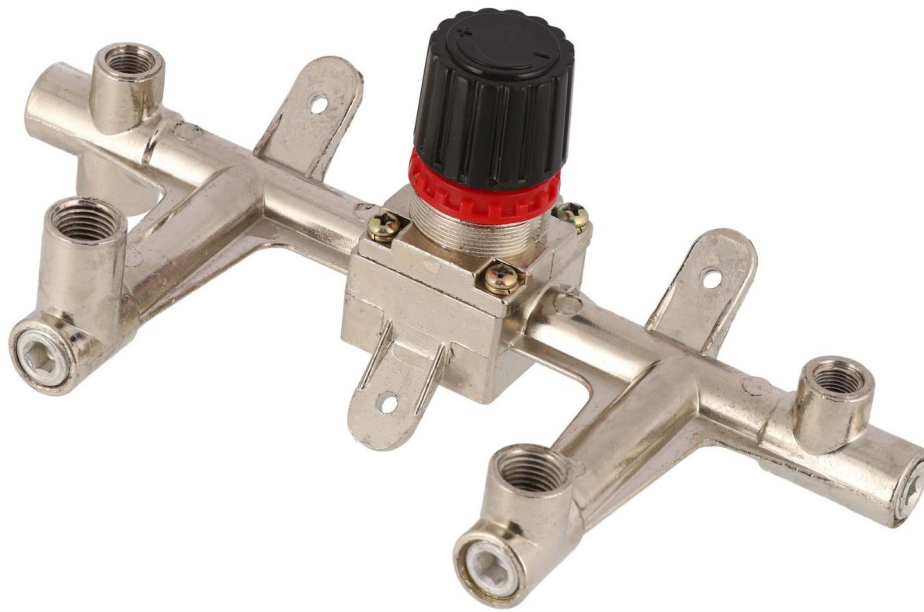

Reducer for HL 360/50

36852058

Product details

SKU	36852058
EAN 13	8712418425437
Weight (netto) (kg)	0.500000
Compatible with SKU (Pistons, Screws)	HL 360-50 (36852)