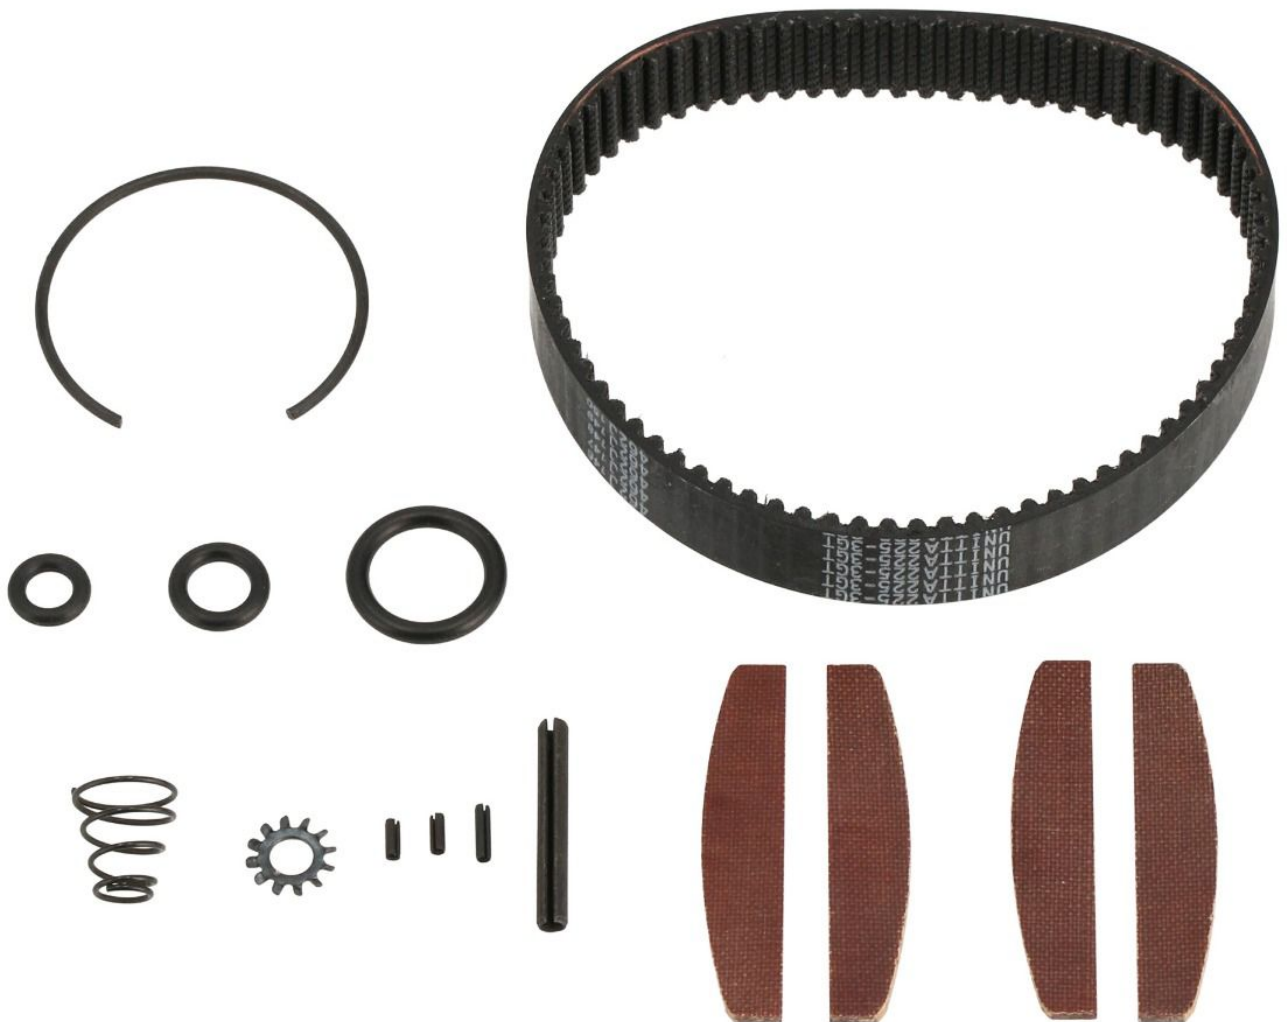

Repair Kit for 45429

45429-RK

Product details

SKU	45429-RK
EAN 13	8712418348019
Weight (netto) (kg)	0.010000

Description

Contents:

- pos: 2 - Spring Pin (3x24L)
- pos: 7 - O-Ring (4.8x1.9)
- pos: 8 - Spring
- pos: 9 - O-Ring (11.8x2.4)
- pos: 11 - O-Ring (4.8x1.9)
- pos: 16 - Rotor Blades(4)
- pos: 17 - Spring Pin (1.5x6L)
- pos: 29 - Retaining Ring
- pos: 34 - Toothed Belt
- pos: 38 - Toothed Washer (BW-4.5)
- pos: 60 - Spring Pin(2) (1.5x4)