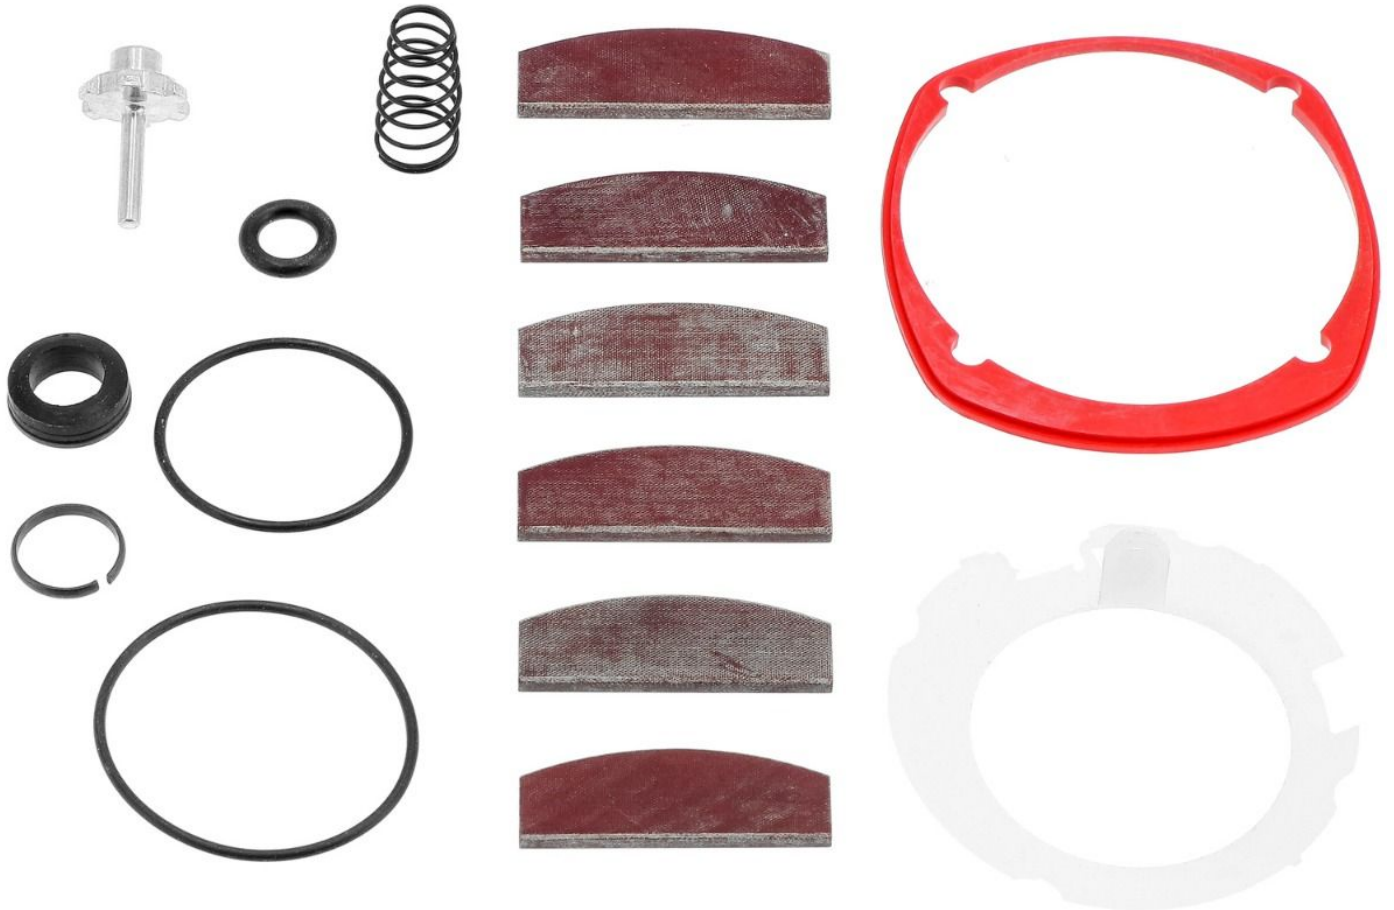

# Repair kit for 45422

45422-RK

## Product details

SKU	45422-RK
EAN 13	8712418347982
Weight (netto) (kg)	0.060000
Set contains	rotor blade (6 pcs.), o-ring (38.5x2), o-ring (47.5x2), gasket, gasket, o-ring (10x3.5), retaining ring, valve spring, valve stem, rubber spacer

## Description

Parts nr:

- 16 rotor Blade (6 x)
- 22 O-Ring (38.5x2)
- 29 O-Ring (47.5x2)
- 30 Gasket
- 31 Gasket
- 37 O-Ring (10x3.5)
- 38 Retaining Ring
- 42 Valve Spring
- 43 Valve Stem
- 44 rubber Spacer