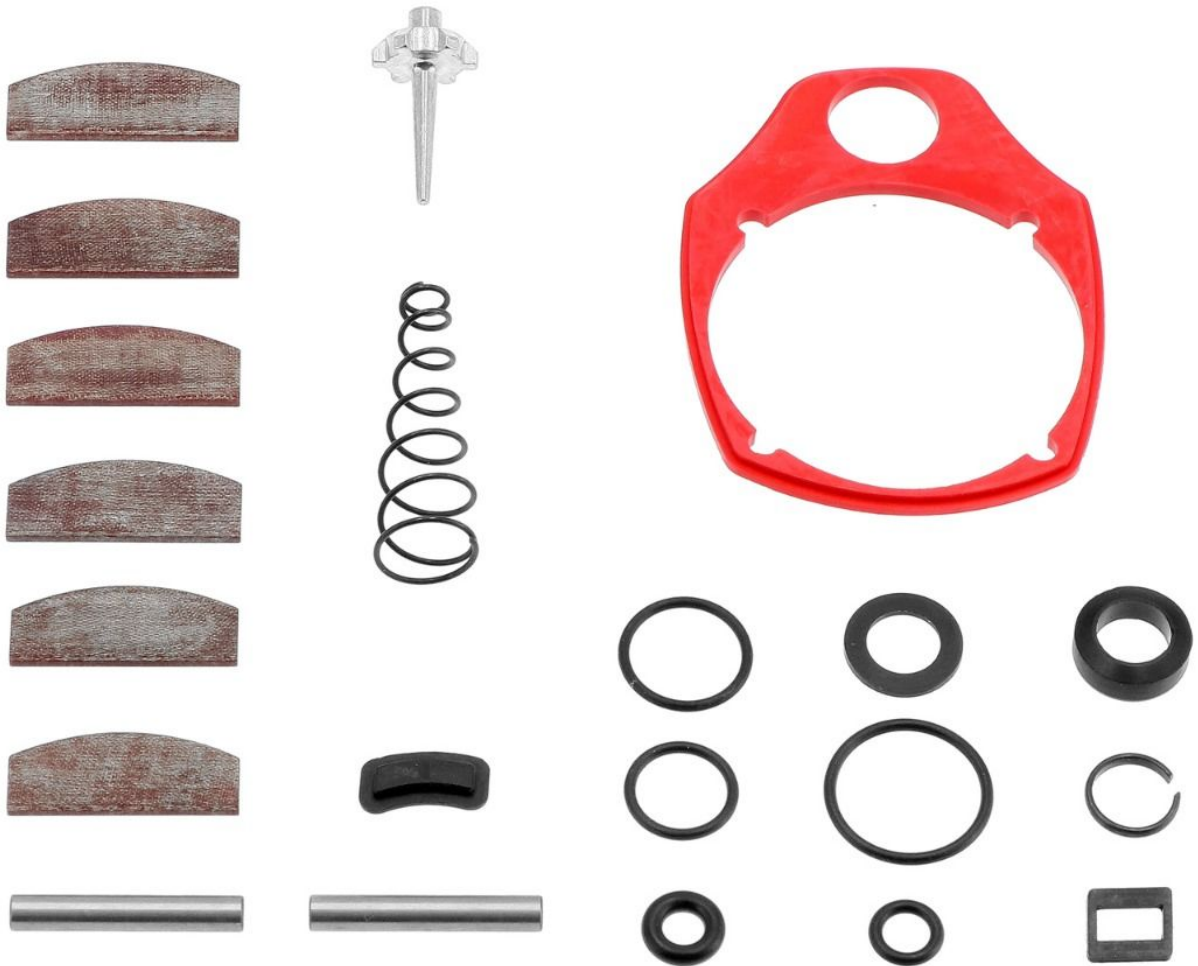

# Repair kit for 45424

45424-RK

## Product details

SKU	45424-RK
EAN 13	8712418347999
Weight (netto) (kg)	0.040000
Compatible with	45424