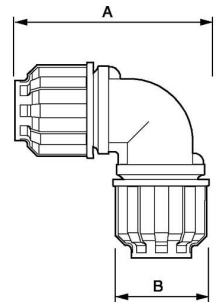

Elbow coupling 20 mm 90 degrees

9ALR9C20

Product details

SKU	9ALR9C20
EAN 13	8712418282573
Length (mm)	83
Width (mm)	47
Diameter (mm)	20
Weight (netto) (kg)	0.102000
Construction (material)	Polyamide
Maximum pressure (bar)	13 at 40°C