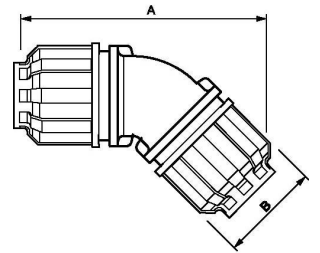

Elbow coupling 32 mm 45 degrees

9ALR4C32

Product details

SKU	9ALR4C32
EAN 13	8712418282634
Length (mm)	135
Width (mm)	65
Diameter (mm)	32
Weight (netto) (kg)	0.220000
Construction (material)	Polyamide
Maximum pressure (bar)	13 at 40°C