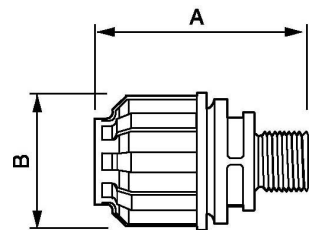

# Coupling 32 mm 1" male

9ALRPM3234

# Product details

SKU	9ALRPM3234
EAN 13	8712418282832
Length (mm)	82
Width (mm)	65
Diameter (mm)	32
Weight (netto) (kg)	0.121000
Construction (material)	Polyamide
Maximum pressure (bar)	13 at 40°C
Thread type	Male
Thread size (")	1