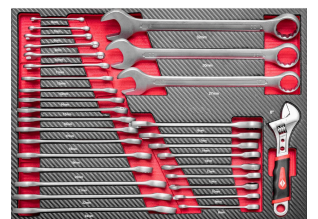

Tool trolley 360 tools 12 drawers

79619

Product details

SKU	79619
EAN 13	8712418415629
Length (mm)	1086
Width (mm)	510
Height (mm)	870
Weight (netto) (kg)	132.000000
Number of drawers	12
Number of tools	360
Tool material	Chrome vanadium, Carbon steel, Chrome-molybdenum steel, Chrome-nickel steel
Number of wheels	4
Worktop dimensions (mm)	1035 x 460 x 20
Undercounter drawer dimensions (mm)	925 x 415 x 110
Small right drawer dimensions (mm)	315 x 415 x 65
Small left drawer dimensions (mm)	580 x 415 x 65
Large right drawer dimensions (mm)	580 x 415 x 145
Large left drawer dimensions (mm)	315 x 415 x 145
Number of modules	11
Wheel size (mm)	125
Brake	Yes
Equipped with lock	Yes