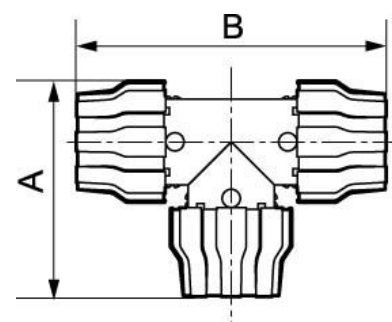

Tee coupling 63 mm female

9PPSTE63

Product details

| | |
|-------------------------|---------------|
| SKU | 9PPSTE63 |
| EAN 13 | 8712418296174 |
| Length (mm) | 255 |
| Width (mm) | 176 |
| Diameter (mm) | 63 |
| Weight (netto) (kg) | 1.480000 |
| Construction (material) | Aluminum |
| Maximum pressure (bar) | 13 at 40°C |