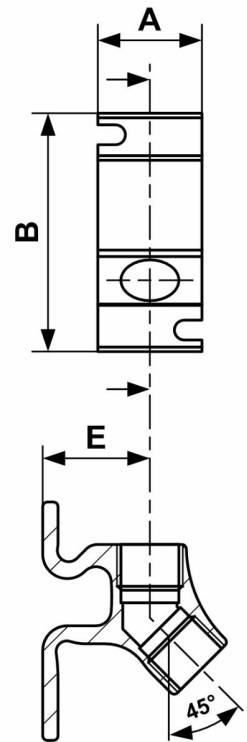

Wall mount manifold 1 outlet 1/2"

9ALRMF12112

Product details

SKU	9ALRMF12112
EAN 13	8712418359251
Weight (netto) (kg)	0.150000
Inlet connection (")	1/2
Outlet connection (")	1/2"
Thread type	Female
Maximum pressure (bar)	13 at 40°C
Material	Aluminium